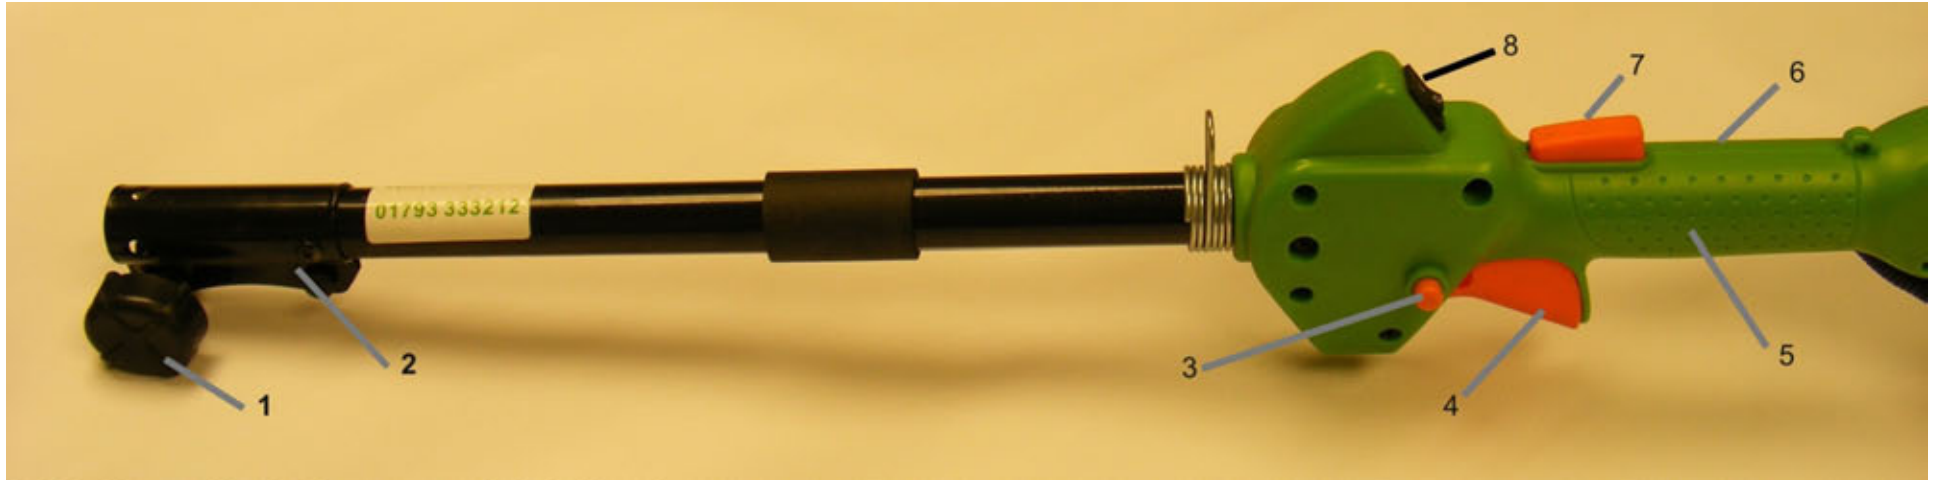

Multi-Cutter Shaft & D.Handle

No	Part No	Description	Qty
1	TH142-1	Hand Wheel	1
2	TH142-2	Coupling	1
3	TH142-3	Throttle Lock	1
4	TH142-4	Throttle Trigger	1
5	TH142-5	Handle Left Side	1
6	TH142-6	Handle Right Side	1
7	TH142-7	Safety Throttle Trigger	1
8	TH142-8	On/Off Switch	1
9	TH142-9	D.Handle	1