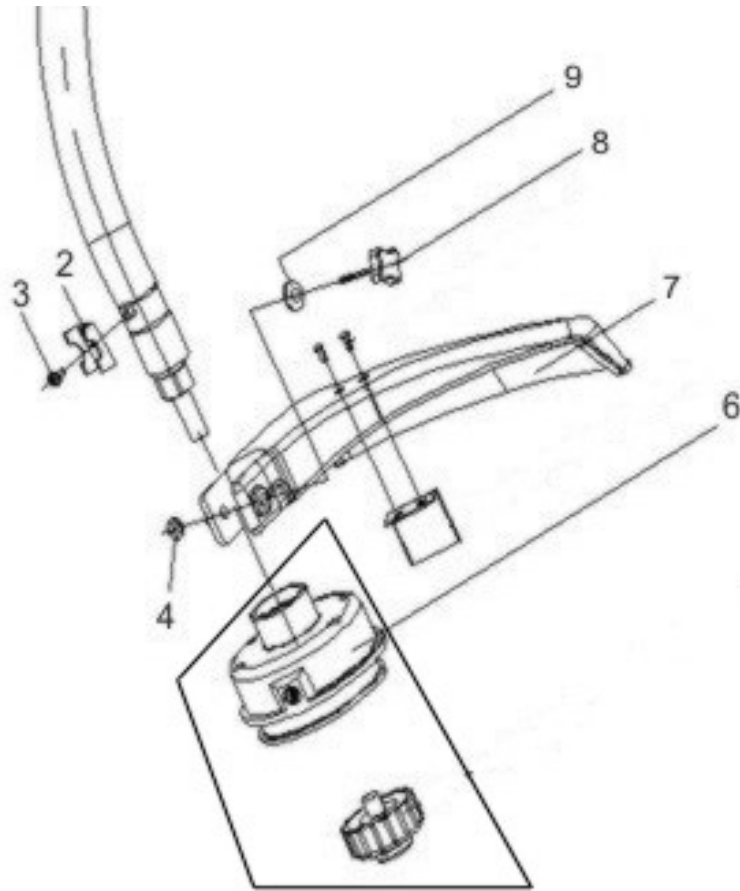

## Brush Cutter Attachment (THBCATT)

No	Part No	Description	Qty
1	TH130-1	Shield	1
2	TH130-2	Flat Washer	3
3	TH130-3	Spring Washer	3
4	TH130-4	Screw	3
5	TH130-5	Blade Boss Outer	1
6	TH130-6	Nut Cover	1
7	TH130-7	Lock Nut (Left Hand)	1
8	TH130-8	Blade boss Inner	1

## Line Trimmer Attachment (THLTATT)

No	Part No	Description	Qty
2	TH131-2	Bracket	1
3	TH131-3	Screw	1
4	TH131-4	Nut	1
6	TH131-6	Spool & Cap Assy	1
7	TH131-7	Shield	1
8	TH131-8	Knob	1
9	TH131-9	Washer	1

## Hedge Trimmer Attachment (THHCATT-A)

No.	Part No.	Description	Qty.
1	TH185-1	Shaft assembly	1
2	TH185-2	Hexagon socket bolt	1
3	TH185-3	Flat washer	1
4	TH185-4	Spring washer	1
5	TH185-5	Hexagon socket bolt & spring washer	1
6	TH185-6	Hedge trimmer head	1
7	TH185-7	Blade cover	1
8	TH185-8	End clamp	1

## Multi-Cutter Shaft & D.Handle

No	Part No	Description	Qty
1	TH142-1	Hand Wheel	1
2	TH142-2	Coupling	1
3	TH142-3	Throttle Lock	1
4	TH142-4	Throttle Trigger	1
5	TH142-5	Handle Left Side	1
6	TH142-6	Handle Right Side	1
7	TH142-7	Safety Throttle Trigger	1
8	TH142-8	On/Off Switch	1
9	TH142-9	D.Handle	1