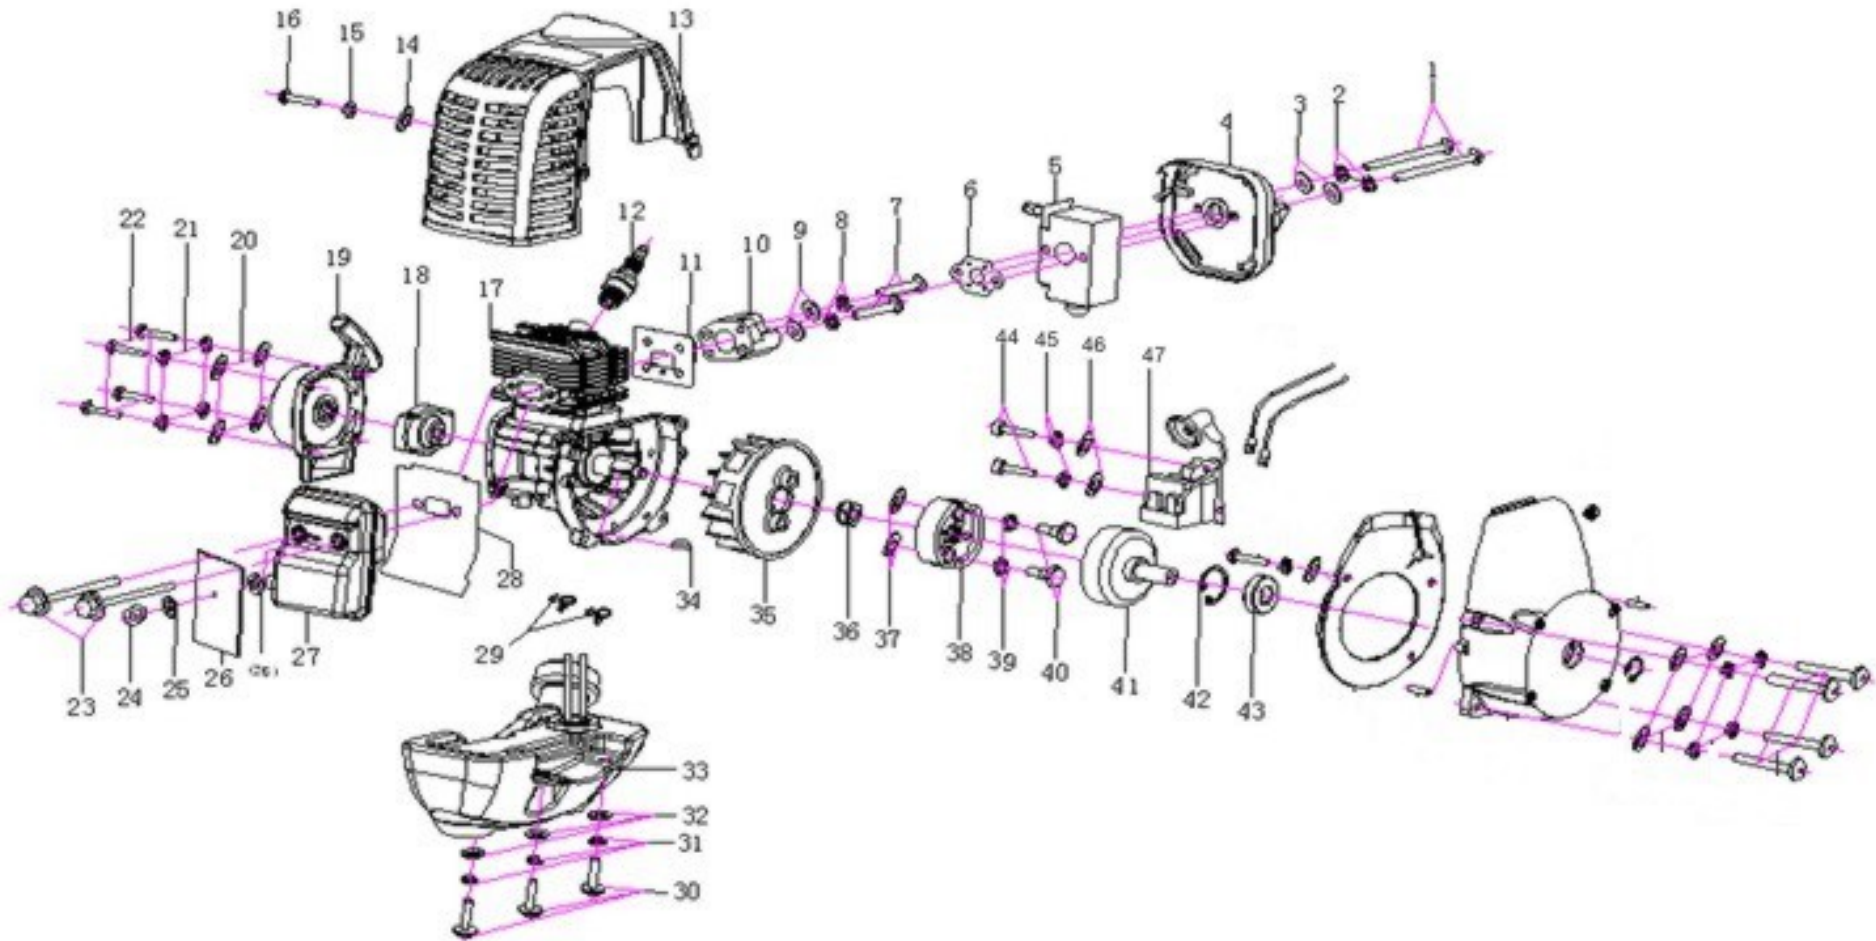

Multi-Tool Engine Parts (THMC-A)