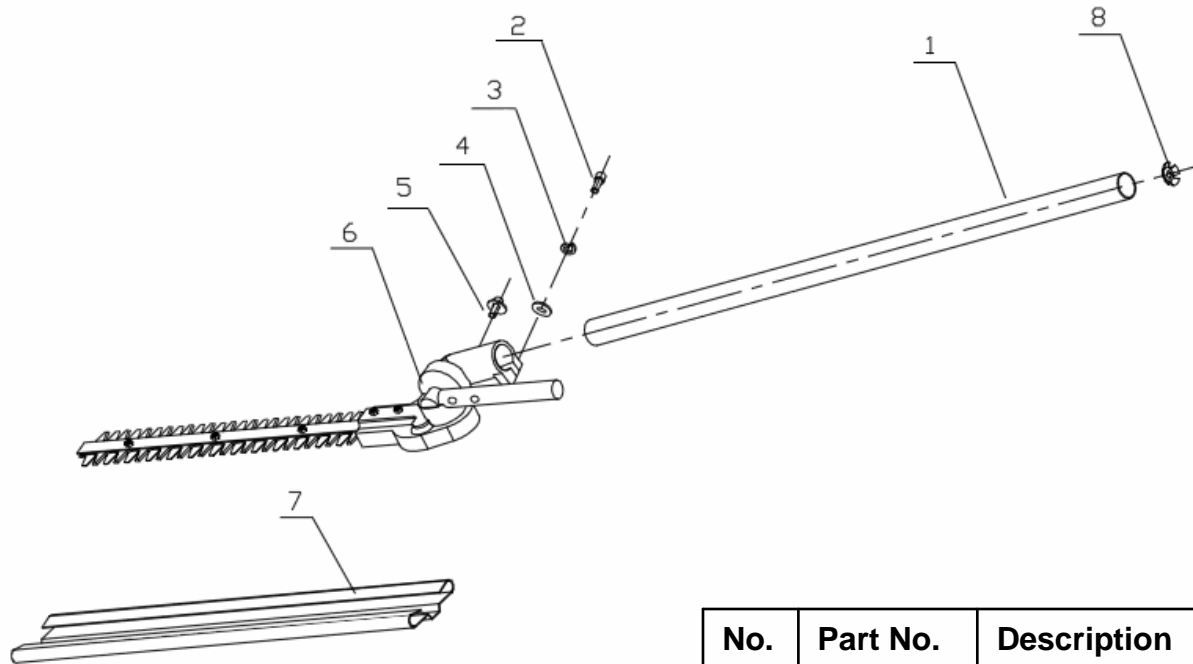

## Pruner Attachment (THPATT)

No	Part No	Description	Qty
1	TH129-1	Oil Filler Cap	1
3	TH129-3	Fuel Tank Assy	1
4	TH129-4	Chain Hp-166	1
5	TH129-5	Chain Bar	1
6	TH129-6	Chian Bar Cover	1
7	TH129-7	Nut	1
8	TH129-8	Chian Cover	1
9	TH129-9	Chain Tension Adjuster Assy	1

## Brush Cutter Attachment (THBCATT)

No	Part No	Description	Qty
1	TH130-1	Shield	1
2	TH130-2	Flat Washer	3
3	TH130-3	Spring Washer	3
4	TH130-4	Screw	3
5	TH130-5	Blade Boss Outer	1
6	TH130-6	Nut Cover	1
7	TH130-7	Lock Nut (Left Hand)	1
8	TH130-8	Blade boss Inner	1

## Line Trimmer Attachment (THLTATT)

No	Part No	Description	Qty
2	TH131-2	Bracket	1
3	TH131-3	Screw	1
4	TH131-4	Nut	1
6	TH131-6	Spool & Cap Assy	1
7	TH131-7	Shield	1
8	TH131-8	Knob	1
9	TH131-9	Washer	1

## Hedge Trimmer Attachment (THHCATT-A)

No.	Part No.	Description	Qty.
1	TH185-1	Shaft assembly	1
2	TH185-2	Hexagon socket bolt	1
3	TH185-3	Flat washer	1
4	TH185-4	Spring washer	1
5	TH185-5	Hexagon socket bolt & spring washer	1
6	TH185-6	Hedge trimmer head	1
7	TH185-7	Blade cover	1
8	TH185-8	End clamp	1