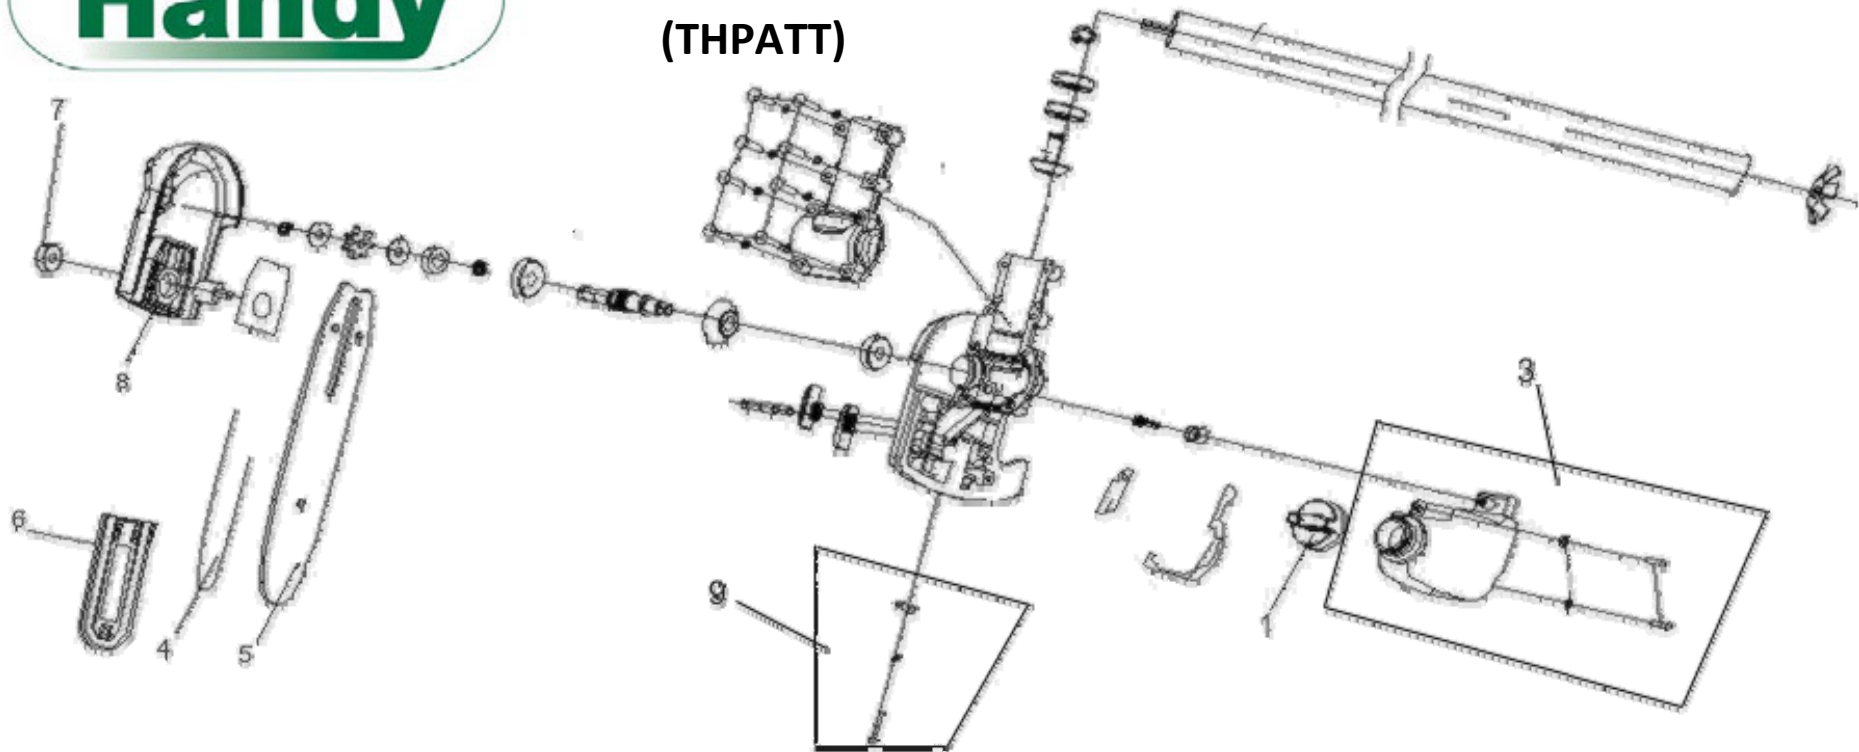

## Pruner Attachment (THPATT)

No	Part No	Description	Qty
1	TH129-1	Oil Filler Cap	1
3	TH129-3	Fuel Tank Assy	1
4	TH129-4	Chain Hp-166	1
5	TH129-5	Chain Bar	1
6	TH129-6	Chian Bar Cover	1
7	TH129-7	Nut	1
8	TH129-8	Chian Cover	1
9	TH129-9	Chain Tension Adjuster Assy	1

## Brush Cutter Attachment (THBCATT)

No	Part No	Description	Qty
1	TH130-1	Shield	1
2	TH130-2	Flat Washer	3
3	TH130-3	Spring Washer	3
4	TH130-4	Screw	3
5	TH130-5	Blade Boss Outer	1
6	TH130-6	Nut Cover	1
7	TH130-7	Lock Nut (Left Hand)	1
8	TH130-8	Blade boss Inner	1

## Line Trimmer Attachment (THLTATT)

No	Part No	Description	Qty
2	TH131-2	Bracket	1
3	TH131-3	Screw	1
4	TH131-4	Nut	1
6	TH131-6	Spool & Cap Assy	1
7	TH131-7	Shield	1
8	TH131-8	Knob	1
9	TH131-9	Washer	1

## Hedge Trimmer Attachment (THHCATT-A)

No.	Part No.	Description	Qty.
1	TH185-1	Shaft assembly	1
2	TH185-2	Hexagon socket bolt	1
3	TH185-3	Flat washer	1
4	TH185-4	Spring washer	1
5	TH185-5	Hexagon socket bolt & spring washer	1
6	TH185-6	Hedge trimmer head	1
7	TH185-7	Blade cover	1
8	TH185-8	End clamp	1