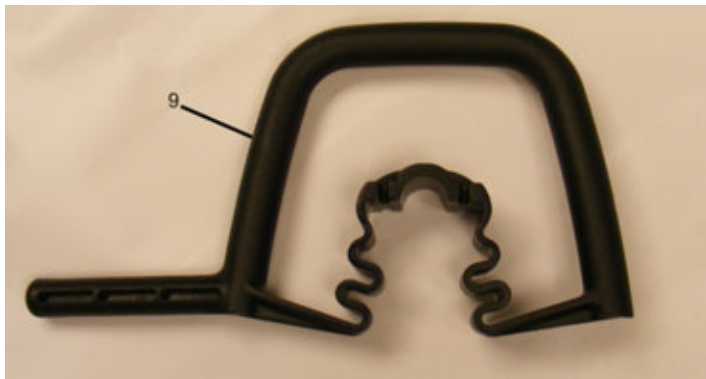

Multi-Cutter Shaft & D.Handle

No	Part No	Description	Qty
1	TH142-1	Hand Wheel	1
2	TH142-2	Coupling	1
3	TH142-3	Throttle Lock	1
4	TH142-4	Throttle Trigger	1
5	TH142-5	Handle Left Side	1
6	TH142-6	Handle Right Side	1
7	TH142-7	Safety Throttle Trigger	1
8	TH142-8	On/Off Switch	1
9	TH142-9	D.Handle	1