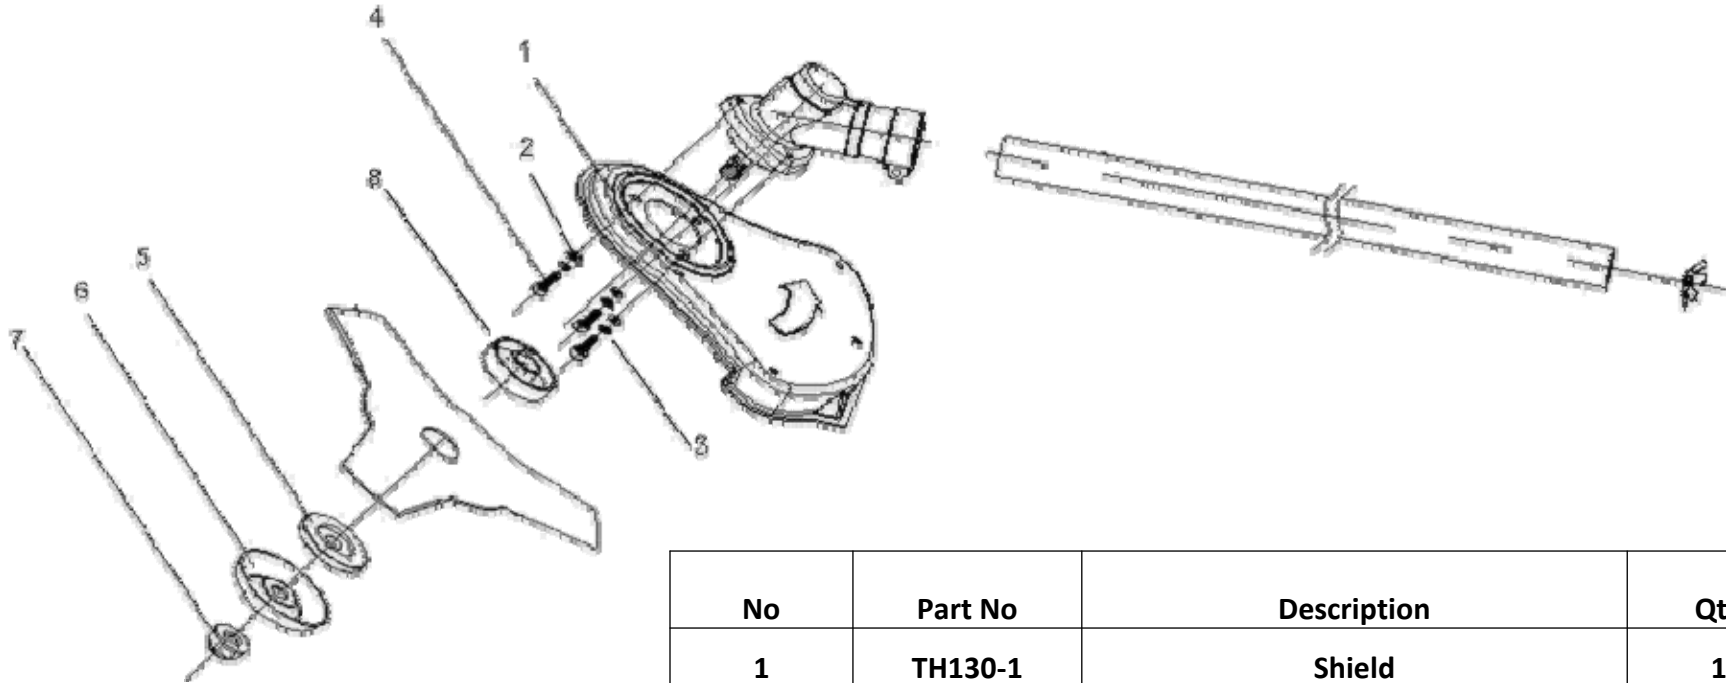

## Pruner Attachment (THPATT)

No	Part No	Description	Qty
1	TH129-1	Oil Filler Cap	1
3	TH129-3	Fuel Tank Assy	1
4	TH129-4	Chain Hp-166	1
5	TH129-5	Chain Bar	1
6	TH129-6	Chian Bar Cover	1
7	TH129-7	Nut	1
8	TH129-8	Chian Cover	1
9	TH129-9	Chain Tension Adjuster Assy	1

## Brush Cutter Attachment (THBCATT)

No	Part No	Description	Qty
1	TH130-1	Shield	1
2	TH130-2	Flat Washer	3
3	TH130-3	Spring Washer	3
4	TH130-4	Screw	3
5	TH130-5	Blade Boss Outer	1
6	TH130-6	Nut Cover	1
7	TH130-7	Lock Nut (Left Hand)	1
8	TH130-8	Blade boss Inner	1

## Line Trimmer Attachment (THLTATT)

No	Part No	Description	Qty
2	TH131-2	Bracket	1
3	TH131-3	Screw	1
4	TH131-4	Nut	1
6	TH131-6	Spool & Cap Assy	1
7	TH131-7	Shield	1
8	TH131-8	Knob	1
9	TH131-9	Washer	1

## Hedge Trimmer Attachment (THHCATT-A)

No.	Part No.	Description	Qty.
1	TH185-1	Shaft assembly	1
2	TH185-2	Hexagon socket bolt	1
3	TH185-3	Flat washer	1
4	TH185-4	Spring washer	1
5	TH185-5	Hexagon socket bolt & spring washer	1
6	TH185-6	Hedge trimmer head	1
7	TH185-7	Blade cover	1
8	TH185-8	End clamp	1